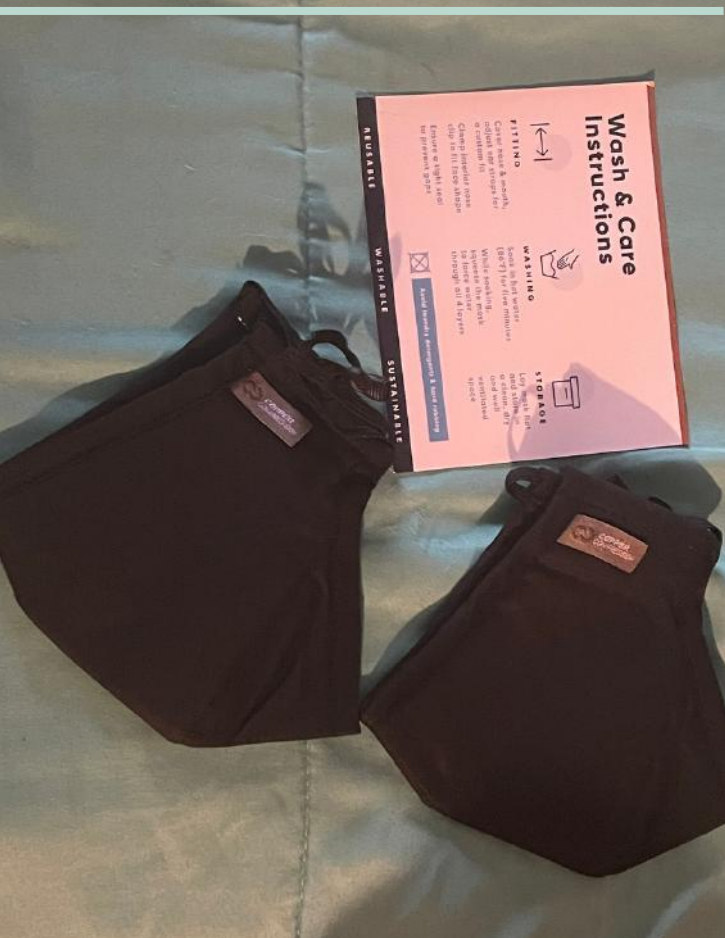

Shop Now

\$77.33

Shop Now

\$77.33

Elixinol

Rapid Reset

When you need a moment to pull yourself together, just press reset. their liposomes are microscopic bubbles that carry CBD, making it easy and efficient for your body to absorb. They give your body more CBD per serving that might otherwise be lost in the digestive process.

Copper Compression Face Mask

5 things you need to know about these masks!

- The structured Cotton interior provides space for ventilation and moisture absorption
- Washable, Reusable, Sustainable
- Helps to prevent touching of the face designed for respiratory protection
- The tight fit and center seam provide protection, easy breathing and comfort
- It covers your mouth and nose but doesn't pull your ears.