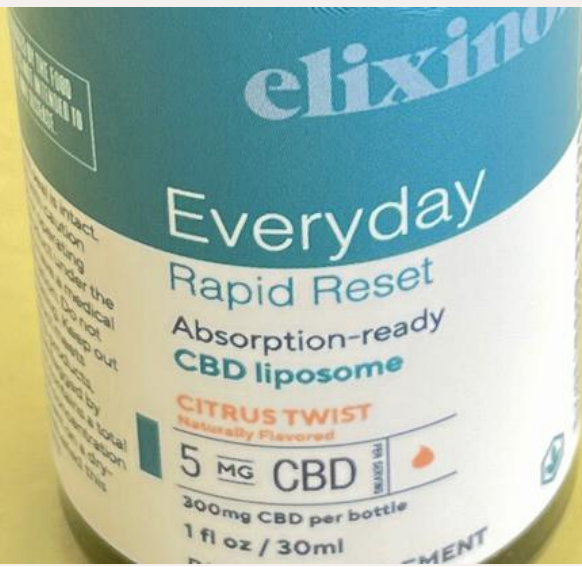

Shop Now

\$77.33

Shop Now

\$77.33

Elixinol

Rapid Reset

When you need a moment to pull yourself together, just press reset. their liposomes are microscopic bubbles that carry CBD, making it easy and efficient for your body to absorb. They give your body more CBD per serving that might otherwise be lost in the digestive process.