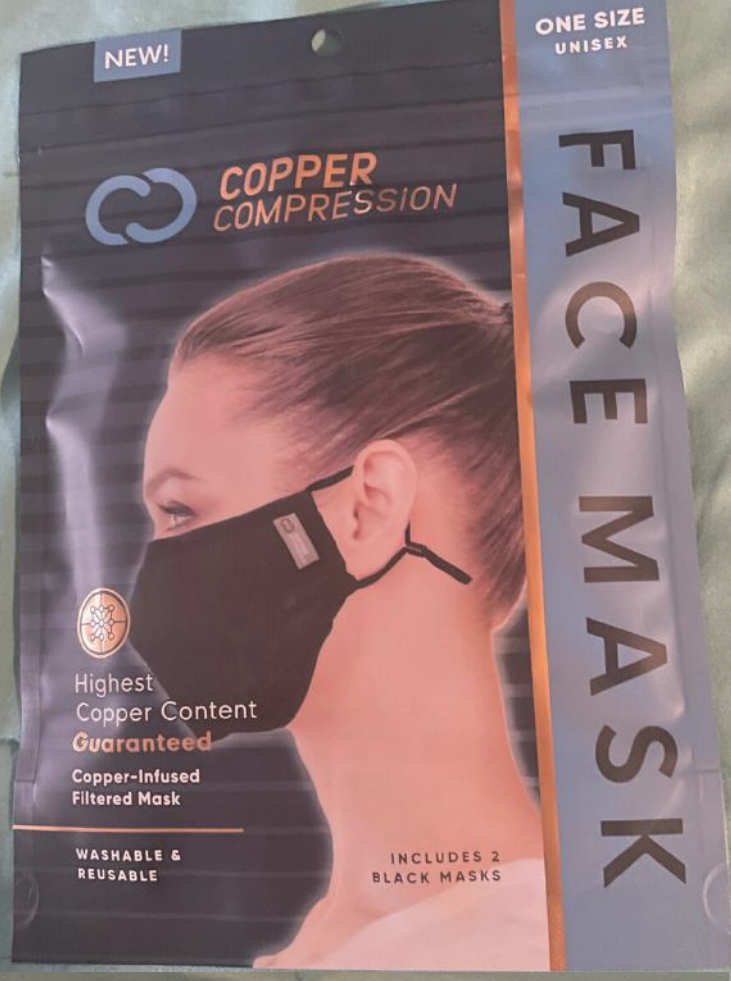

Copper Compression Face Mask

5 things you need to know about these masks!

- The structured Cotton interior provides space for ventilation and moisture absorption
- Washable, Reusable, Sustainable
- Helps to prevent touching of the face designed for respiratory protection
- The tight fit and center seam provide protection, easy breathing and comfort
- It covers your mouth and nose but doesn't pull your ears.

$10 - 2 pack

[Shop Now](#)