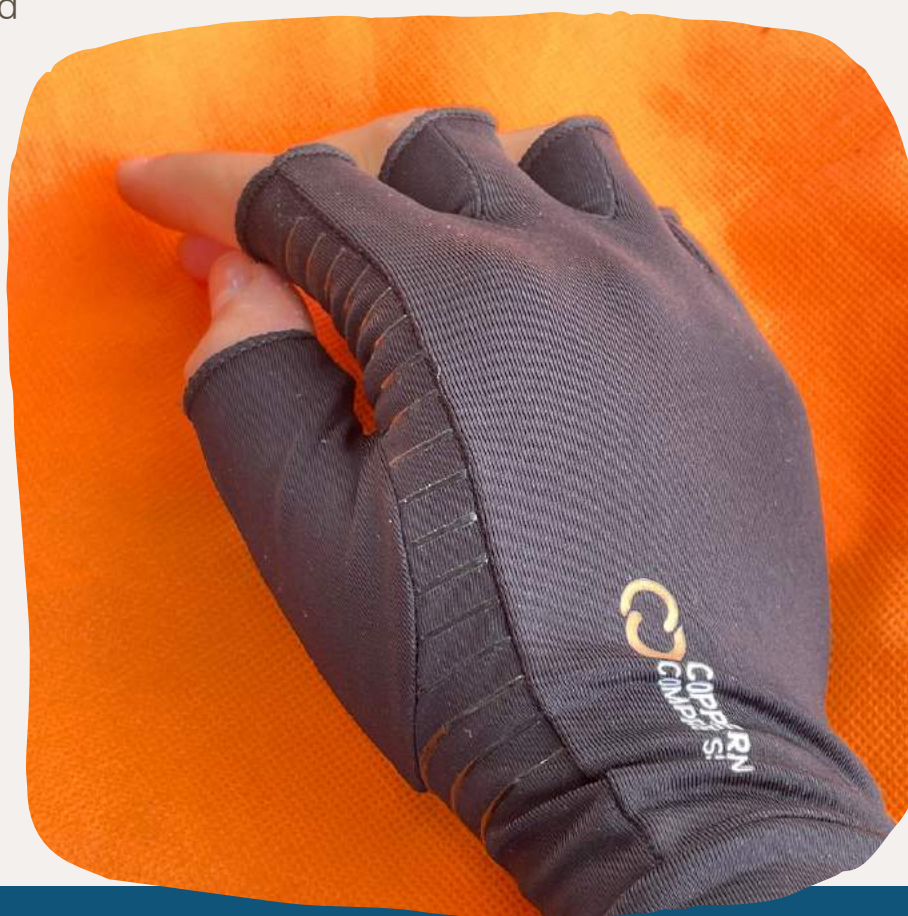

Copper Compression Arthritis Gloves

Enjoy life to the fullest! Relieve constant pain and swelling in your wrists, hands and fingers with our copper-infused compression gloves

Using targeted compression, these gloves help to increase nutrient-rich blood flow and restrict the build up of excess fluid. Don't let injuries and inflammation affect your daily passions. Activate proper joint mechanics and renew your hands with Copper Compression

---

Shop Now

$34.99